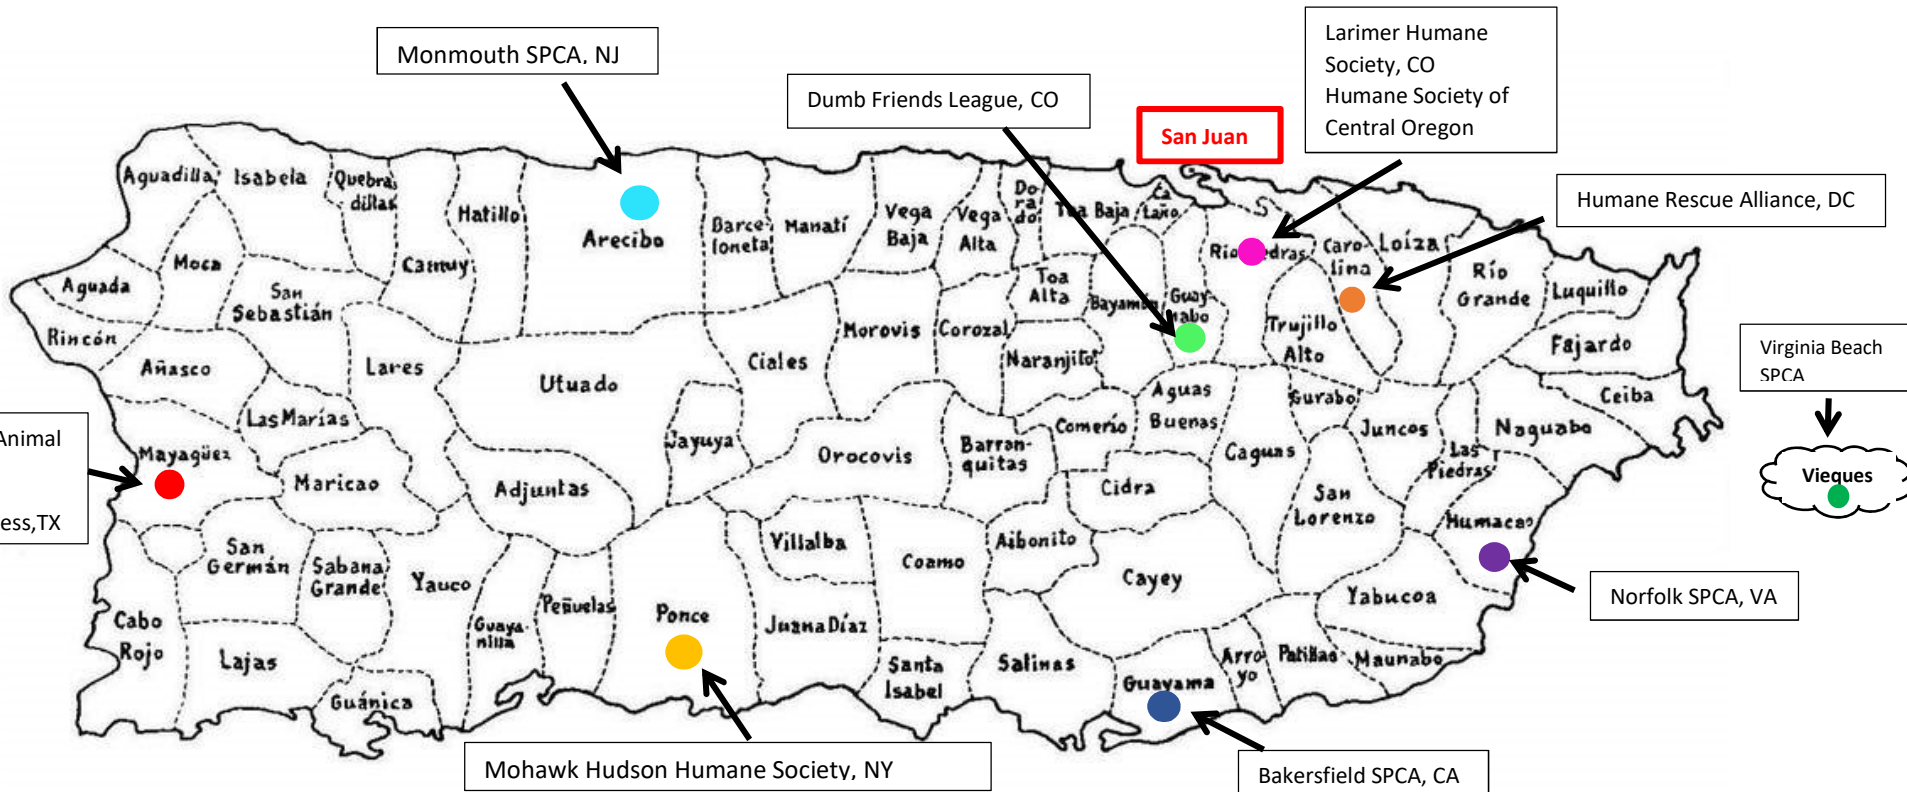

[HUMANE PUERTO RICO] Sister Shelter Project

ANIMAL SHELTER	TOWN	TIME FROM HOTEL SHERATON OLD SJ
Capitán Correa Animal Control Center	Arecibo	1hr-1:15hr
Villa Michelle Animal Shelter	Mayagüez	2:30hr-2:40hr
Animal Rescue and Protection Services	Ponce	1:30hr-1:40hr
Canita Sanctuary	Guayama	1:30hr-1:35hr
El Faro de los Animales	Humacao	1hr-1:15hr
The Humane Society of Puerto Rico	Guaynabo	20-30 min
Protection and Adoption Center in San Juan	San Juan	15min
Animal Control Center in Carolina	Carolina	25-40 min
Vieques Humane Society	Vieques	25 min. Flight from San Juan